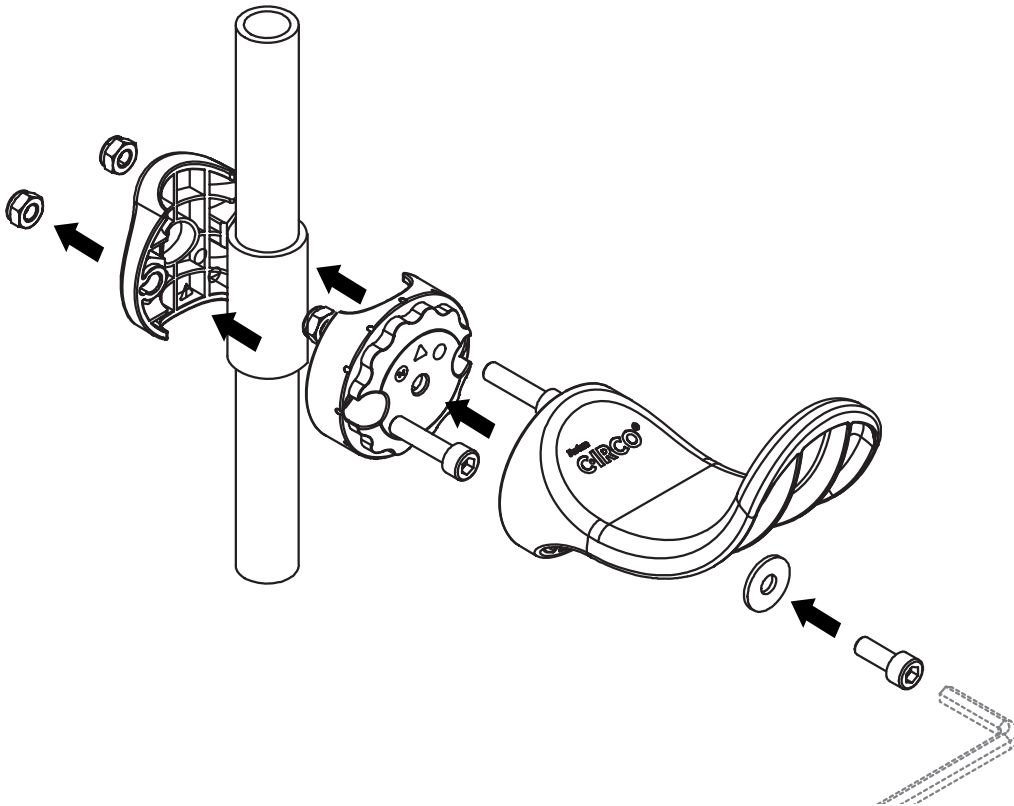

Handsfree handle

Mounting instruction

Handsfree handle

1

Place the screw nut in the front plate, mount the back - and front plate to the door handle and fasten the handle

2

If two handles are side by side, angle the handle 30%